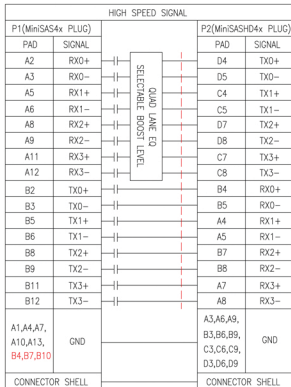

REV.	REMARK	DATE	SIGN.

WIRING DIAGRAM

LOW SPEED SIGNAL & POWER

LOW SPEED SIGNAL & POWER

Serial Cables, LLC

DESC.	APPROVED	CHECKED	DESIGNED	TOLERANCE	SCALE	*	UNIT	mm	
Mini SAS 4x/Mini SAS HD 4x CABLE ASS'Y		Justin		*			mm		
P/N UASS-RC004847 CUSTOMER P/N					DATE	09/05/11	DWG NO:	DWG\RC\4847	