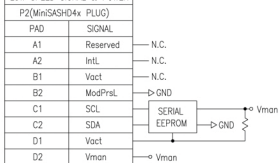

REV.	REMARK	DATE	SIGN.

WIRING DIAGRAM

LOW SPEED SIGNAL & POWER

LOW SPEED SIGNAL & POWER

Serial Cables, LLC

DESC.	APPROVED	CHECKED	DESIGNED	TOLERANCE	SCALE	*	UNIT	mm	
Mini SAS 4x/Mini SAS HD 4x CABLE ASS'Y		Justin		*			mm		
P/N UASS-RC004847 CUSTOMER P/N					DATE	09/05/11	DWG NO:	DWG\RC\4847	