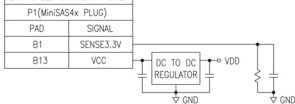

REV.	REMARK	DATE	SIGN.

WIRING DIAGRAM

LOW SPEED SIGNAL & POWER

LOW SPEED SIGNAL & POWER

Serial Cables, LLC

DESC.	APPROVED	CHECKED	DESIGNED	TOLERANCE	SCALE	*	UNIT	mm	
Mini SAS 4x/Mini SAS HD 4x CABLE ASS'Y		Justin		*			mm		
P/N UASS-RC004847 CUSTOMER P/N					DATE	09/05/11	DWG NO:	DWG\RC\4847	