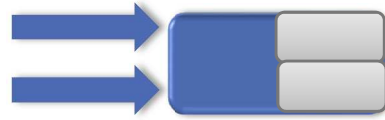

Slide switch S1

4 x2 configuration, orange LED3 lights

2 x4 configuration, Green LED4 lights

1 x8 configuration, Blue LED5 lights