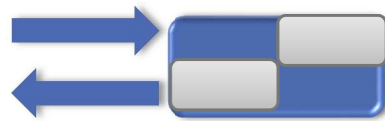

Slide switch S1

4 x2 configuration, orange LED3 lights

2 x4 configuration, Green LED4 lights

1 x8 configuration, Blue LED5 lights